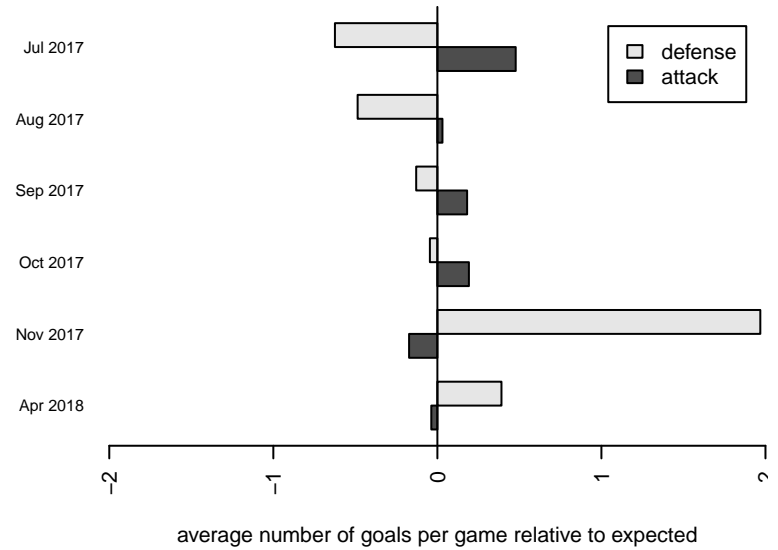

Performance relative to 13 month average