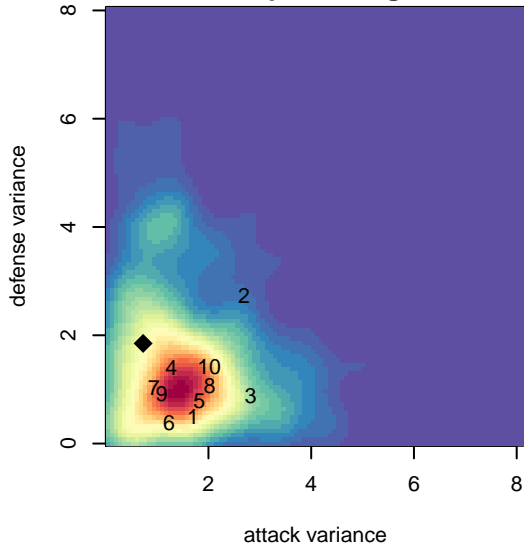

# CWSA White G04

Central Washington Soccer Academy

Yakima, WA

G04 total strength=774

attack=0.75 defense=1.12

fall league = PSPL Classic 1 – East U14

spr league = Spr PSPL EWA – '04 Classic 2 – I

alt names used:

2017 Spr PSPL EWA – '04 Classic 2 – East U1

**CWSA White G04**  
**Dots are actual minus expected GF (blue circles) and GA (red triangles).**  
**Blue line is smoothed change in attack strength. Red is smoothed change in defense strength.**

**attack and defense variance (black dot)  
relative to other teams  
and top 10 in region**

**attack and defense rating  
relative to others at age  
and all opponents in last 13 months**

**Performance relative to 13 month average**