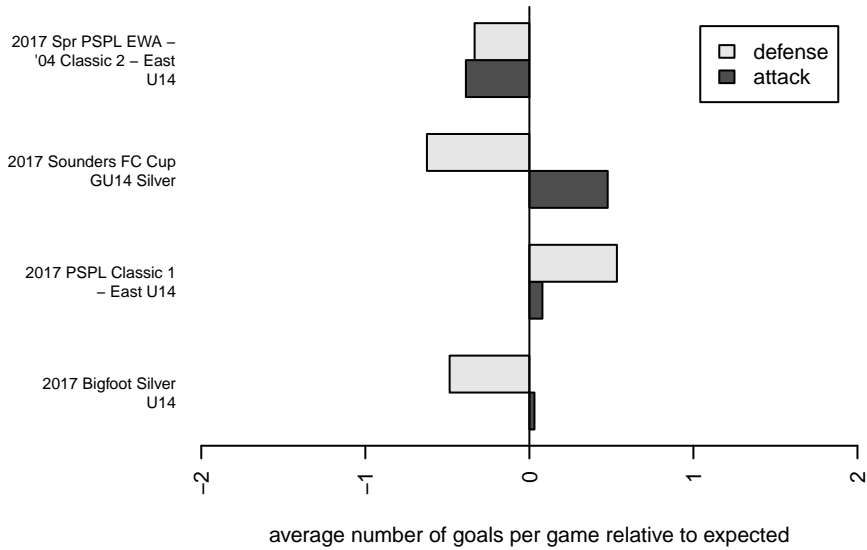

# CWSA White G04

Central Washington Soccer Academy

Yakima, WA

G04 total strength=774

attack=0.75 defense=1.12

fall league = PSPL Classic 1 – East U14

spr league = Spr PSPL EWA – '04 Classic 2 – I

alt names used:

2017 Spr PSPL EWA – '04 Classic 2 – East U1

**CWSA White G04**  
**Dots are actual minus expected GF (blue circles) and GA (red triangles).**  
**Blue line is smoothed change in attack strength. Red is smoothed change in defense strength.**

**attack and defense variance (black dot)  
relative to other teams  
and top 10 in region**

**attack and defense rating  
relative to others at age  
and all opponents in last 13 months**

**Performance relative to 13 month average**