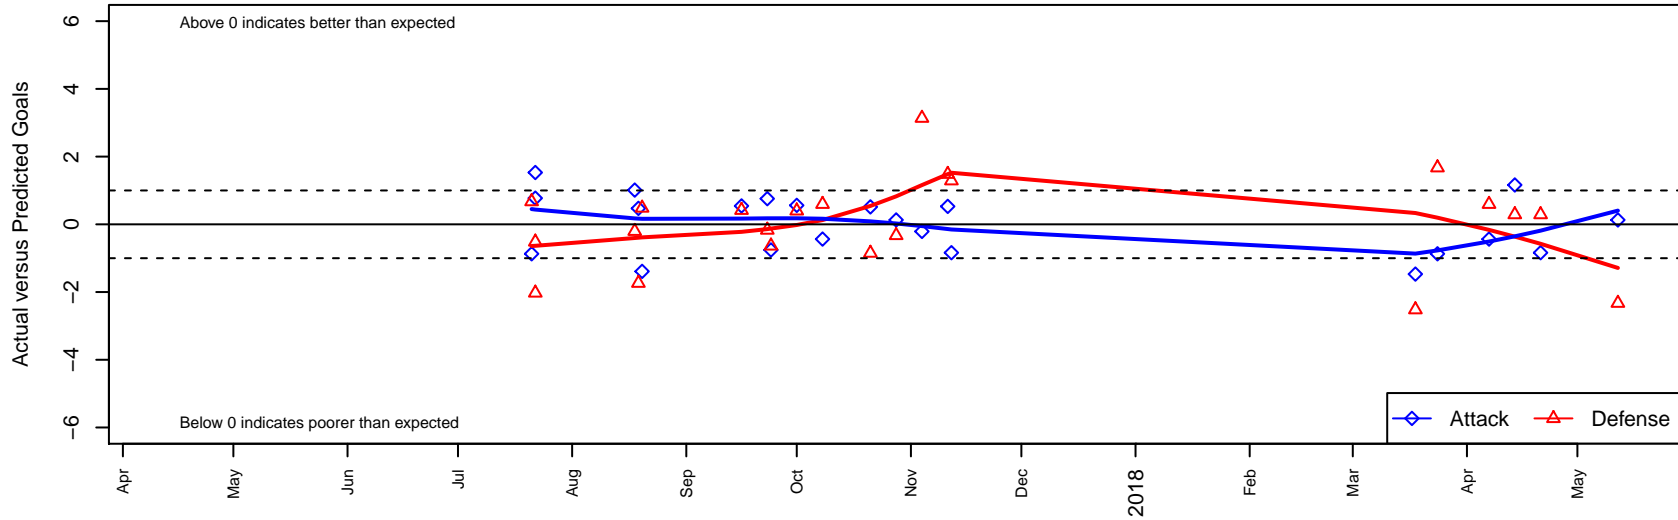

# CWSA White G04

Central Washington Soccer Academy

Yakima, WA

G04 total strength=774

attack=0.75 defense=1.12

fall league = PSPL Classic 1 – East U14

spr league = Spr PSPL EWA – '04 Classic 2 – I

alt names used:

CENTRAL WASHINGTON SOUNDERS CWS (

CWS G04 White

CWSA CWS G04 White

CWS G04 White

Venues played:

2017 Sounders FC Cup GU14 Silver

2017 Bigfoot Silver U14

2017 PSPL Classic 1 – East U14

2017 Spr PSPL EWA – '04 Classic 2 – East U1

**CWSA White G04**  
**Dots are actual minus expected GF (blue circles) and GA (red triangles).**  
**Blue line is smoothed change in attack strength. Red is smoothed change in defense strength.**

**attack and defense variance (black dot)  
relative to other teams  
and top 10 in region**

**attack and defense rating  
relative to others at age  
and all opponents in last 13 months**

**Performance relative to 13 month average**