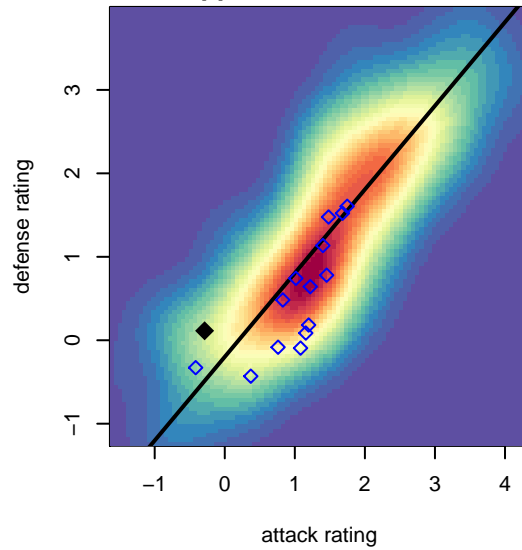

2017 Spr PSPL EWA – '04 Classic 2 – East U1

**CWSA White G04**  
**Dots are actual minus expected GF (blue circles) and GA (red triangles).**  
**Blue line is smoothed change in attack strength. Red is smoothed change in defense strength.**

**attack and defense variance (black dot)  
relative to other teams  
and top 10 in region**

**attack and defense rating  
relative to others at age  
and all opponents in last 13 months**

**Performance relative to 13 month average**