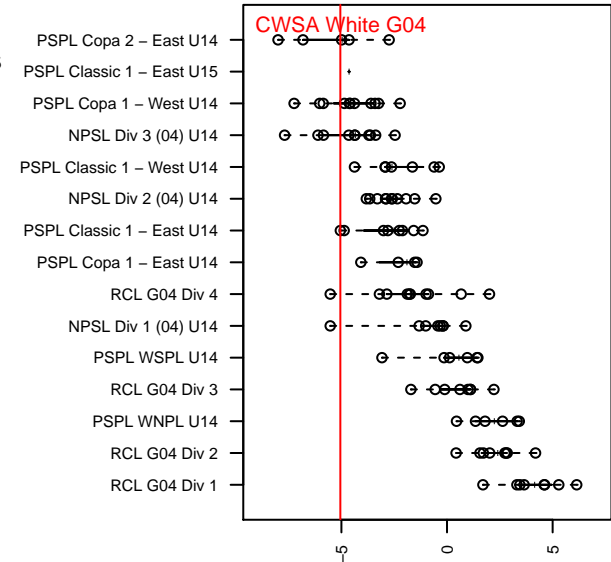

# CWSA White G04

Central Washington Soccer Academy

Yakima, WA

G04 total strength=774

attack=0.75 defense=1.12

fall league = PSPL Classic 1 – East U14

spr league = Spr PSPL EWA – '04 Classic 2 – I

alt names used:

2017 Spr PSPL EWA – '04 Classic 2 – East U1

**CWSA White G04**  
**Dots are actual minus expected GF (blue circles) and GA (red triangles).**  
**Blue line is smoothed change in attack strength. Red is smoothed change in defense strength.**

**attack and defense variance (black dot)  
relative to other teams  
and top 10 in region**

**attack and defense rating  
relative to others at age  
and all opponents in last 13 months**

**Performance relative to 13 month average**